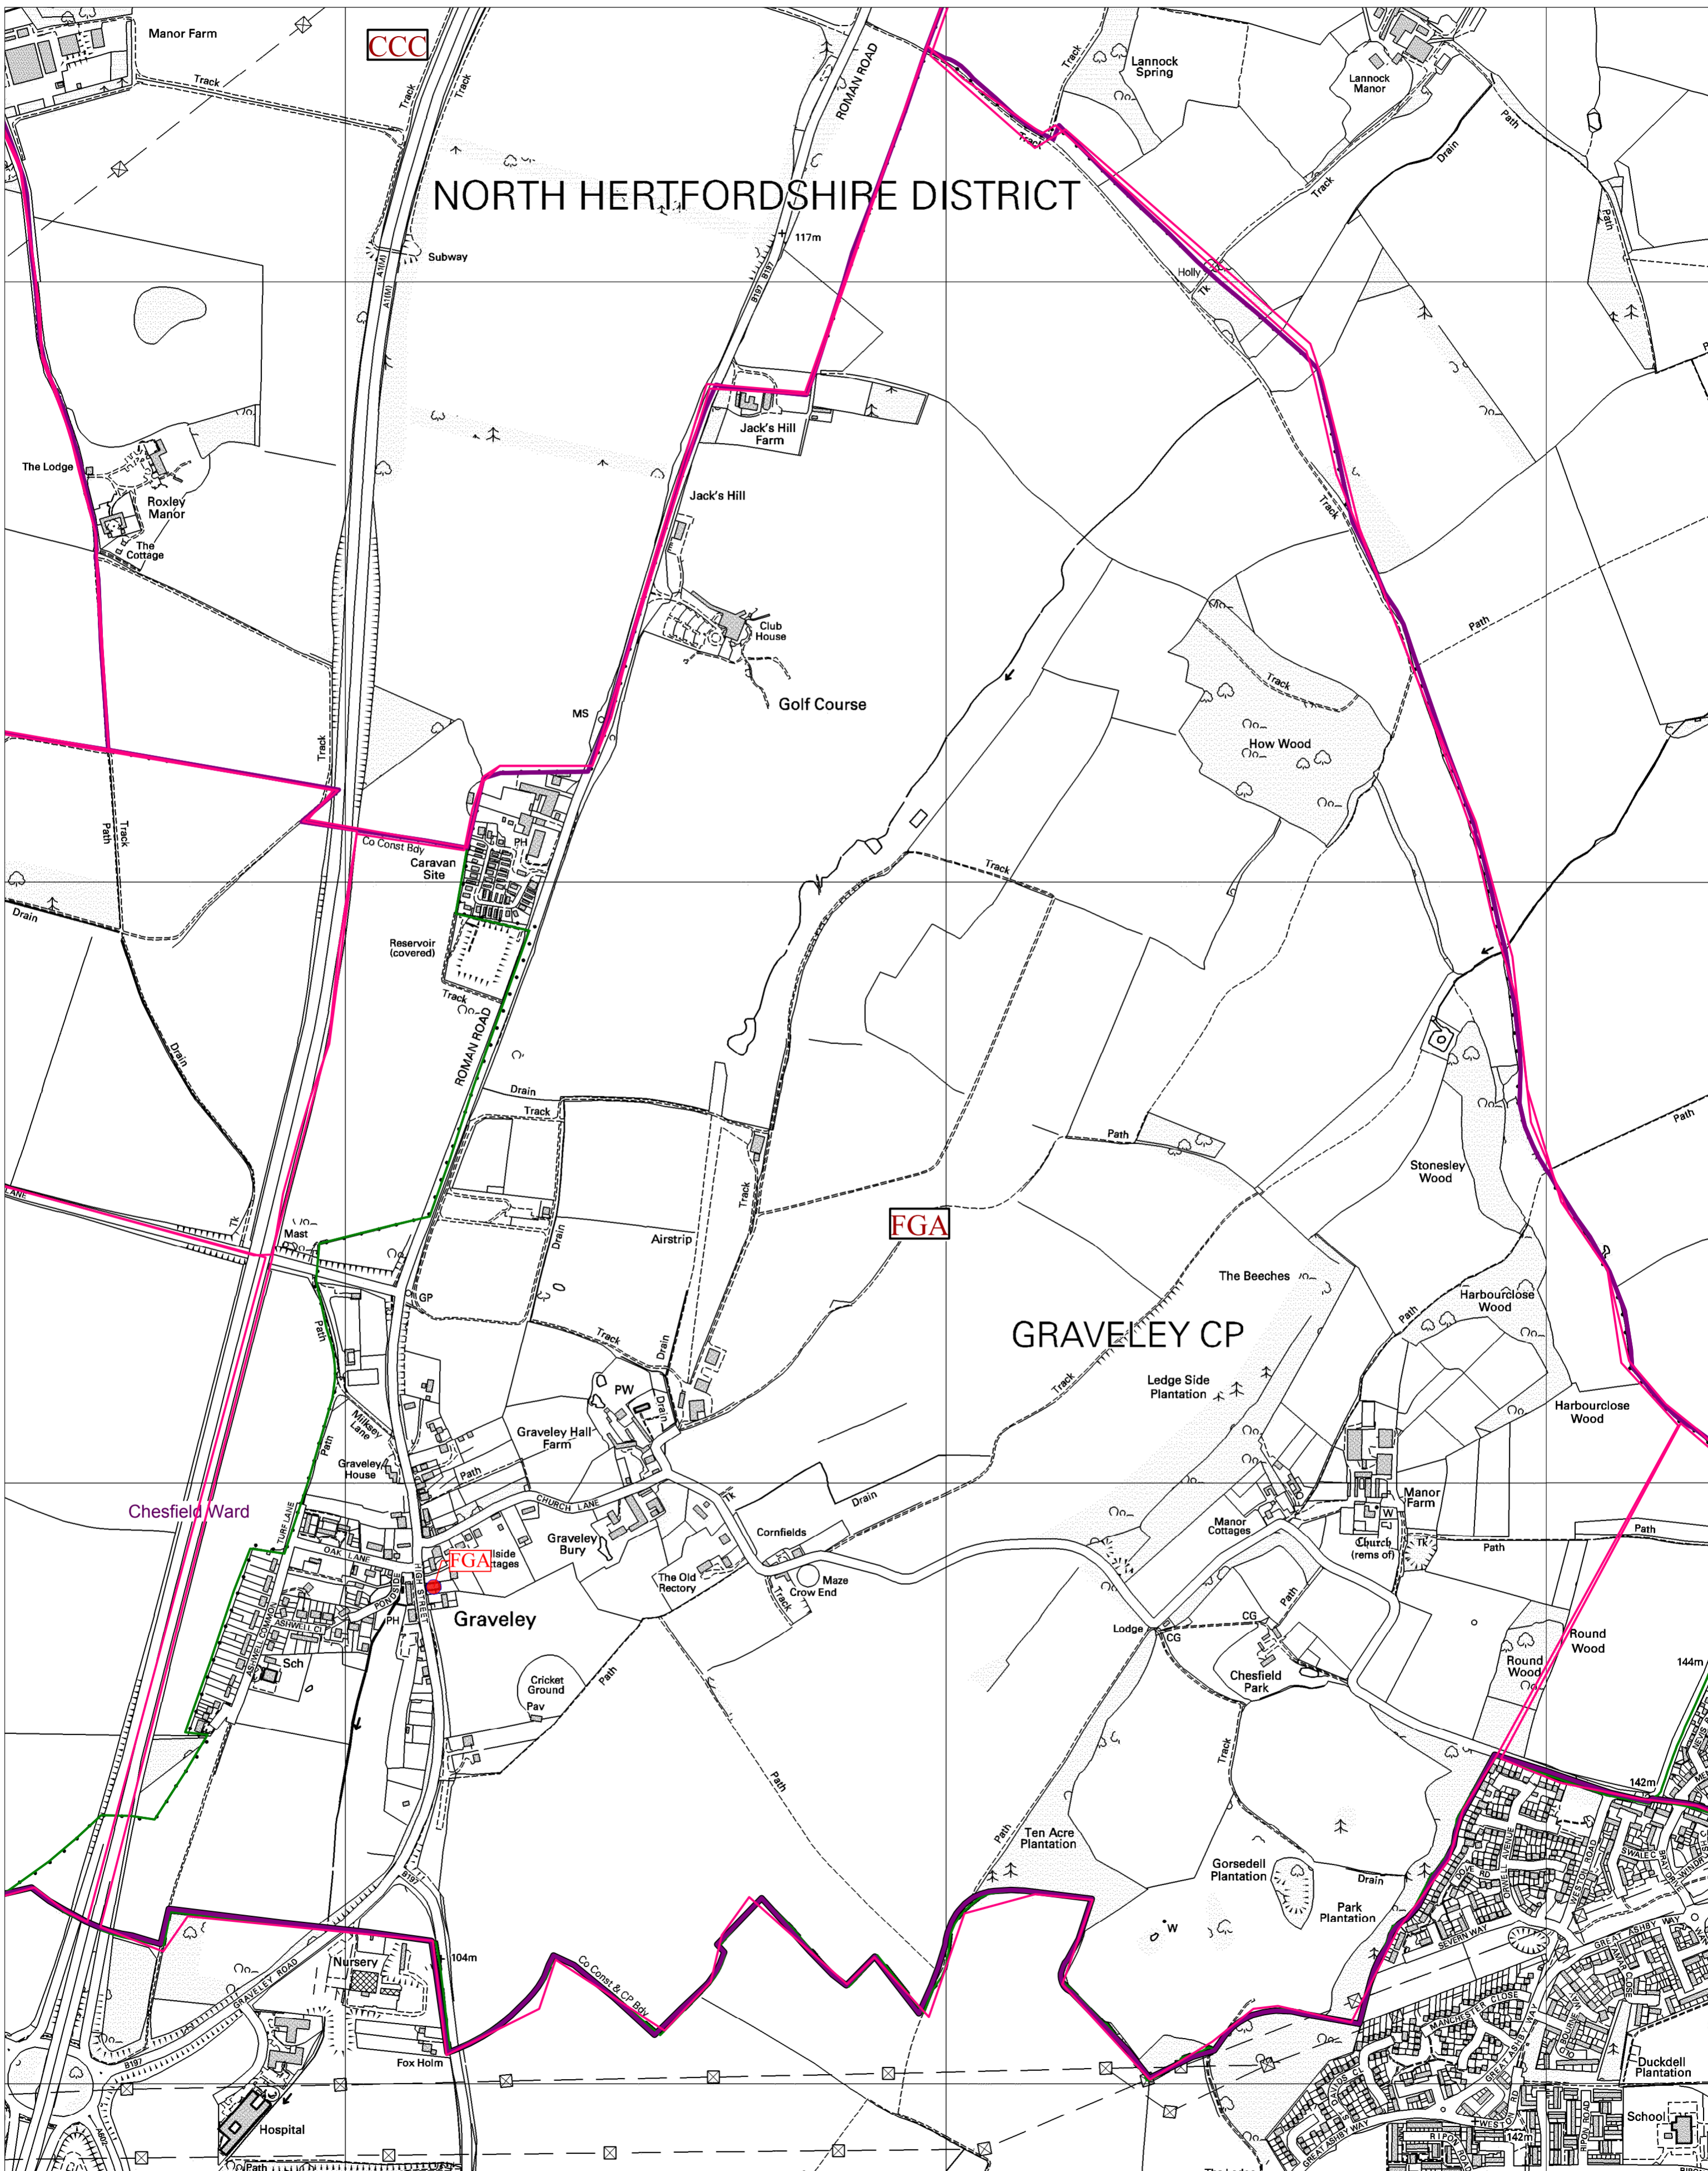

Polling Area FGA - Graveley

Scale: 1:?
Date: 23:10:13